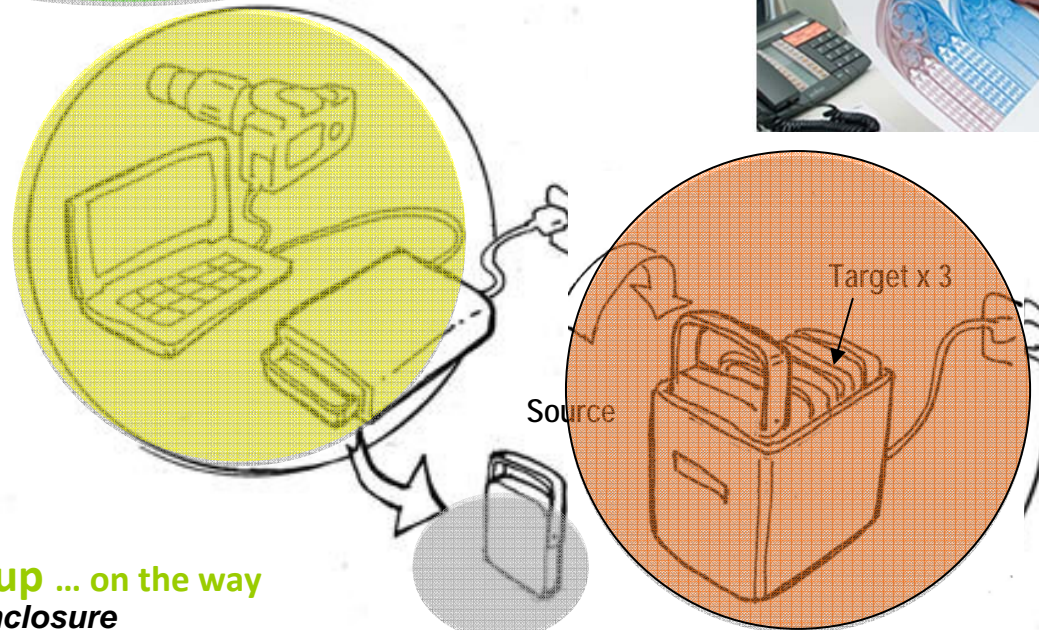

# Deluxe Backup Kit

3.5" Enclosures x 1 + 4 bay RAID

dataTale

## 0. JBOD x1 + RAID 5 x3 ... before the trip

4-Bay RAID

1. Content creators  
Shoot ...

## 2. Backup ... on the way

3.5" Enclosure

USB2.0/ eSATA/ 1394a/ 1394b

4. Work efficient ... speedy data

Feel secure ... data protection

3. Review contents in JBOD then  
Backup in RAID 5... at office

4-Bay RAID