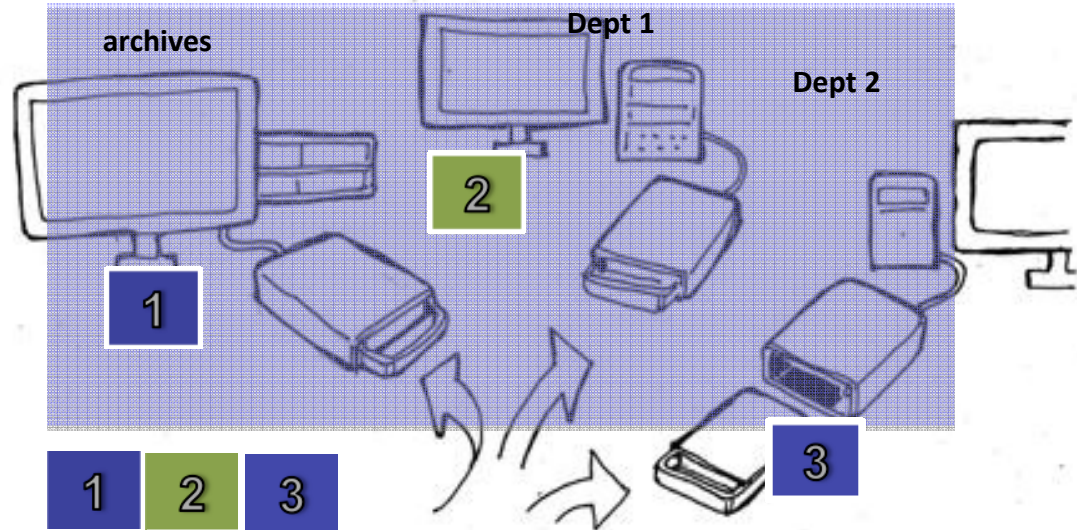

- RAID 0/ 1/ 5/ 1+0/ Clone/ Span/ JBOD
- Usb2.0/ eSATA/ 1394a/ 1394b
- Drag your files from JBOD to RAID5 HDD
- Hot-swap/ Hot-plug
- GUI / LCD panel

# Deluxe Backup Kit Plus

3.5" Enclosures x 4 + 4 bay RAID

dataTale

## 0. Clone ... before the trip

4 HDDs with 4-Bay RAID